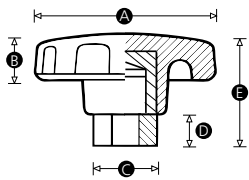

Material

Duroplast

Standard colour

Black

Finish

Gloss

Female insert material

Brass

Part No.	A	B	C	D	E	Thread size
4512V	32	11	12	8	27	M5
994R	32	11	12	8	27	M6
1004V	44	13	14	8	29	M8
1002S	44	13	14	8	29	M10