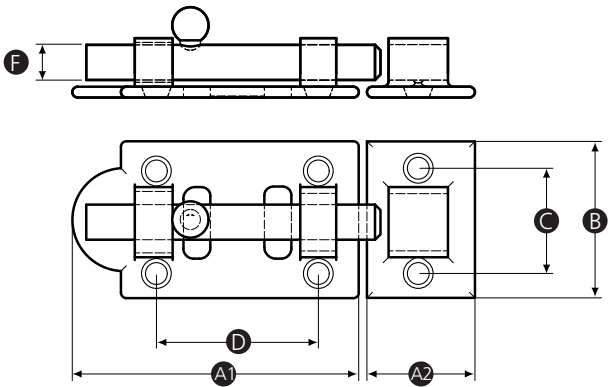

**Description**

Two-part locking chrome plated barrel bolt

**Material**

Chrome plated brass

**Finish**

Polished

Part No.	A1	A2	B	C	D	E	F	Hole size
15434P	52	20	29	19	30	-	6.5	4